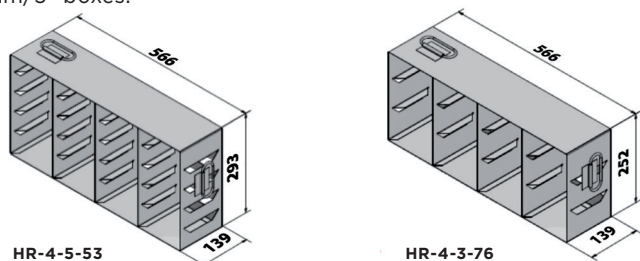

Minimal transport dimensions (doors, elevators, corners) 850 x 865 x 1982 mm

Net weight 315 kg

**Shipping details:**

Transport weight 410 kg

Transport volume 2,63 m<sup>3</sup>

Transport dimensions (packed) 1080 x 1080 x 2250 mm

## ACCESSORIES INVENTORY SYSTEMS

**ALUMINIUM RACK** (incl. drawers with grip) for: 50 mm/2" boxes.

article	comp. per freezer	drawers per rack	boxes per rack	total boxes	max. box height
DSA-5534-136G	4	16	5	20	320
DSA-11524-136G	2	8	11	44	352
DSA-D211524-136G	2	4	22	88	352

**ALUMINIUM RACK** (incl. drawers with grip) for: 75 mm/3" boxes.

article	comp. per freezer	drawers per rack	boxes per rack	total boxes	max. box height
DSA-3914-136G	4	16	3	12	192
DSA-7844-136G	2	8	7	28	224
DSA-D27844-136G	2	4	14	56	224

**STAINLESS STEEL RACK** (with grips) for: 50 mm/2" and 75 mm/3" boxes.

article	comp. per freezer	total racks	boxes per rack	total boxes	max. box height
HR-4-5-53	4	16	20/2"	320/2"	53
HR-4-3-76	4	16	12/3"	192/3"	76