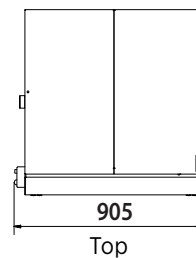

Side

Front

Top

Interior

**FREEZER TYPE**

**VF475-86**

Internal dimensions (length x depth x height) 600 x 626 x 1276 mm

External dimensions (length x depth x height) 905 x 890 x 1992 mm

Minimal transport dimensions (doors, elevators, corners) 850 x 865 x 1982 mm

Net weight 315 kg

**Shipping details:**

Transport weight 410 kg

Transport volume 2,63 m<sup>3</sup>

Transport dimensions (packed) 1080 x 1080 x 2250 mm