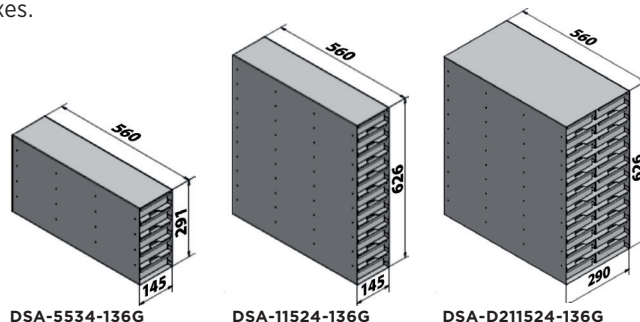

Side

Front

Top

Interior

**FREEZER TYPE**

**VF475-86**

Internal dimensions (length x depth x height) 600 x 626 x 1276 mm

External dimensions (length x depth x height) 905 x 890 x 1992 mm

Minimal transport dimensions (doors, elevators, corners) 850 x 865 x 1982 mm

Net weight 315 kg

**Shipping details:**

Transport weight 410 kg

Transport volume 2,63 m<sup>3</sup>

Transport dimensions (packed) 1080 x 1080 x 2250 mm

## ACCESSORIES INVENTORY SYSTEMS

**ALUMINIUM RACK** (incl. drawers with grip) for: 50 mm/2" boxes.

article	comp. per freezer	drawers per rack	boxes per rack	total boxes	max. box height
DSA-5534-136G	4	16	5	20	320
DSA-11524-136G	2	8	11	44	352
DSA-D211524-136G	2	4	22	88	352

**ALUMINIUM RACK** (incl. drawers with grip) for: 75 mm/3" boxes.

article	comp. per freezer	drawers per rack	boxes per rack	total boxes	max. box height
DSA-3914-136G	4	16	3	12	192
DSA-7844-136G	2	8	7	28	224
DSA-D27844-136G	2	4	14	56	224