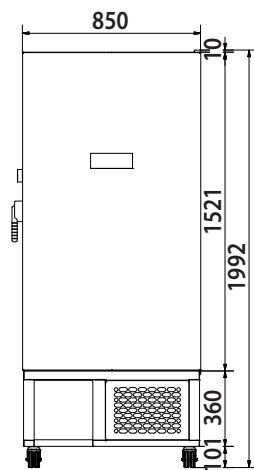

Side

Front

Top

Interior

**FREEZER TYPE**

**VF475-86**

Internal dimensions (length x depth x height) 600 x 626 x 1276 mm

External dimensions (length x depth x height) 905 x 890 x 1992 mm

Minimal transport dimensions (doors, elevators, corners) 850 x 865 x 1982 mm

Net weight 315 kg

**Shipping details:**

Transport weight 410 kg

Transport volume 2,63 m<sup>3</sup>

Transport dimensions (packed) 1080 x 1080 x 2250 mm

## ACCESSORIES INVENTORY SYSTEMS

**ALUMINIUM RACK** (incl. drawers with grip) for: 50 mm/2" boxes.

article	comp. per freezer	drawers per rack	boxes per rack	total boxes	max. box height
DSA-5534-136G	4	16	5	20	320
DSA-11524-136G	2	8	11	44	352
DSA-D211524-136G	2	4	22	88	352