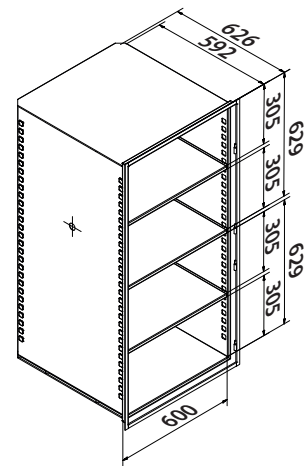

Side

Front

Top

Interior

**FREEZER TYPE**

**VF475-86**

Internal dimensions (length x depth x height) 600 x 626 x 1276 mm

External dimensions (length x depth x height) 905 x 890 x 1992 mm

Minimal transport dimensions (doors, elevators, corners) 850 x 865 x 1982 mm

Net weight 315 kg

**Shipping details:**

Transport weight 410 kg

Transport volume 2,63 m<sup>3</sup>

Transport dimensions (packed) 1080 x 1080 x 2250 mm

## ACCESSORIES INVENTORY SYSTEMS

**ALUMINIUM RACK** (incl. drawers with grip) for: 50 mm/2" boxes.

article	comp. per freezer	drawers per rack	boxes per rack	total boxes	max. box height
DSA-5534-136G	4	16	5	20	320
DSA-11524-136G	2	8	11	44	352
DSA-D211524-136G	2	4	22	88	352

**ALUMINIUM RACK** (incl. drawers with grip) for: 75 mm/3" boxes.

article	comp. per freezer	drawers per rack	boxes per rack	total boxes	max. box height
DSA-3914-136G	4	16	3	12	192
DSA-7844-136G	2	8	7	28	224
DSA-D27844-136G	2	4	14	56	224