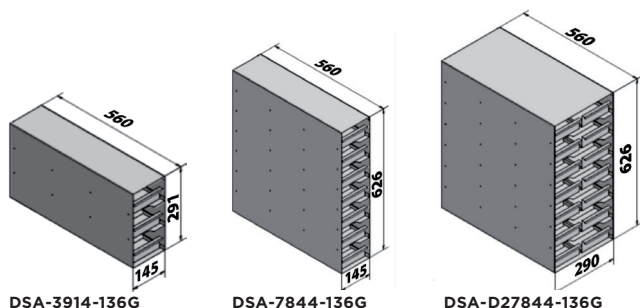

Side

Front

Top

Interior

**FREEZER TYPE**

**VF475-86**

Internal dimensions (length x depth x height) 600 x 626 x 1276 mm

External dimensions (length x depth x height) 905 x 890 x 1992 mm

## ACCESSORIES INVENTORY SYSTEMS

**ALUMINIUM RACK** (incl. drawers with grip) for: 50 mm/2" boxes.

article	comp. per freezer	drawers per rack	boxes per rack	total boxes	max. box height
DSA-5534-136G	4	16	5	20	320
DSA-11524-136G	2	8	11	44	352
DSA-D211524-136G	2	4	22	88	352

**ALUMINIUM RACK** (incl. drawers with grip) for: 75 mm/3" boxes.

article	comp. per freezer	drawers per rack	boxes per rack	total boxes	max. box height
DSA-3914-136G	4	16	3	12	192
DSA-7844-136G	2	8	7	28	224
DSA-D27844-136G	2	4	14	56	224

**STAINLESS STEEL RACK** (with grips) for: 50 mm/2" and 75 mm/3" boxes.

article	comp. per freezer	total racks	boxes per rack	total boxes	max. box height
HR-4-5-53	4	16	20/2"	320/2"	53
HR-4-3-76	4	16	12/3"	192/3"	76